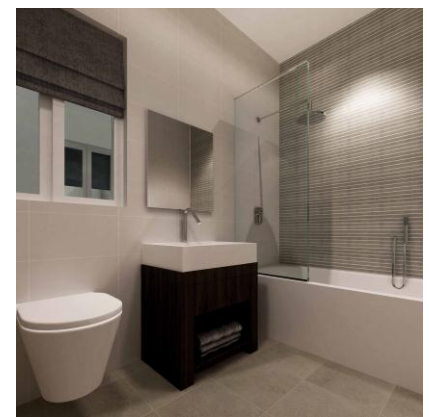

Share an apartment with other students learning English in Malta. It is the most cost effective type of accommodation and the preferred choice from students studying English with us. Living together with other students will help you to make friends and above all help you to improve your English. These apartments consist of a Block of 5 apartments, just down the road from the school, around 2 minutes away on foot. Each apartment has 1 triple bedroom, 3 twin bedroom, 4 bathrooms and 1 common kitchen with a living area.

Each Flat is equipped with:

- Fridge / Freezer
- Washing Machine
- Cooker
- Television (with Multiplus)
- Iron
- Air-conditioning System
- Single Beds (2m x 1m)
- European 3 pin power points, 240Volts
- FREE Unlimited WIFI and ADSL points
- Independent bathroom for every bedroom
- A study table per person